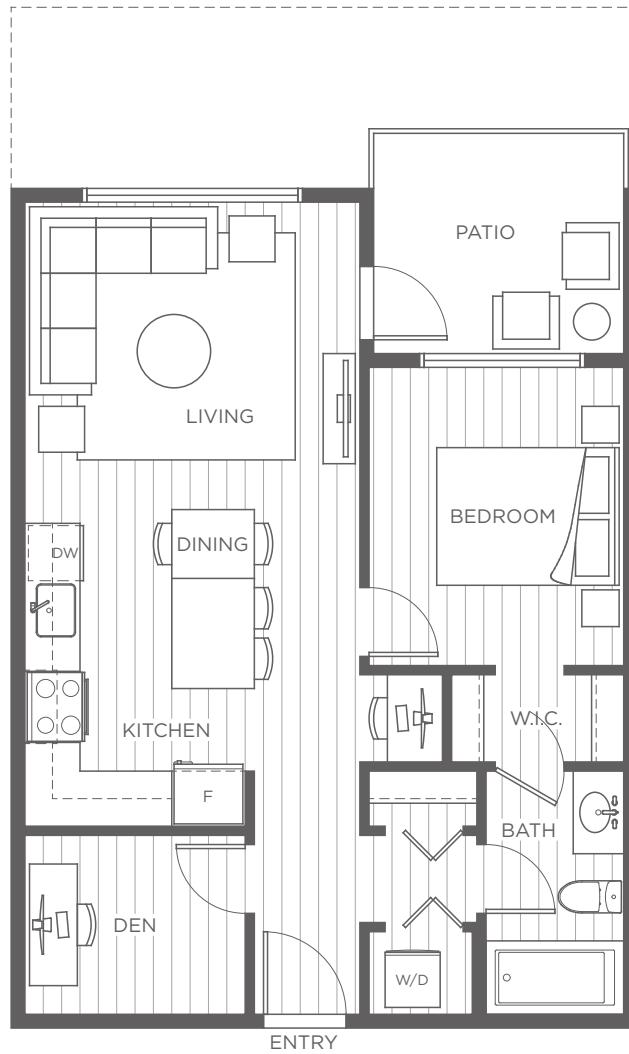

B 1 Bedroom + Den, 1 Bathroom

Indoor: 630 Sq Ft

Exterior: 70 - 200 Sq Ft

Total: 700 - 830 Sq Ft

LEVEL 1

LEVELS 2 - 3

LEVEL 4