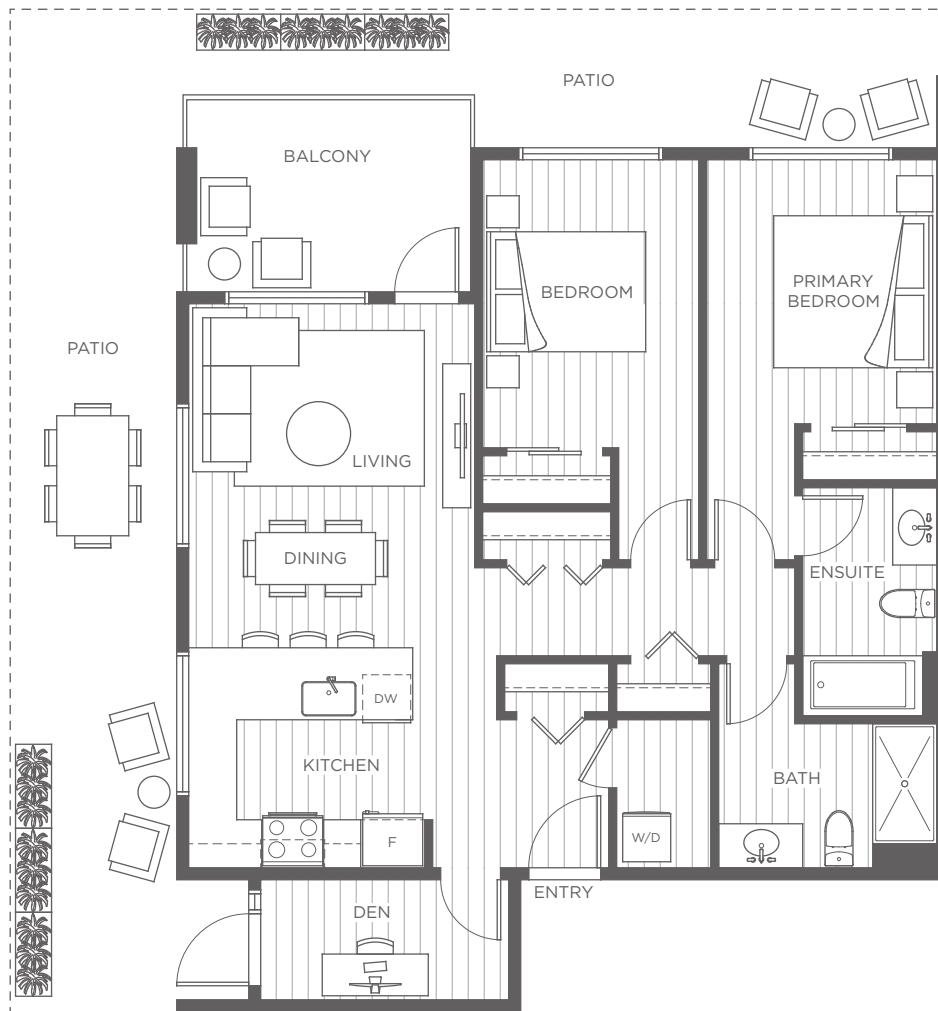

## D2 2 Bedroom + Den, 2 Bathroom

Indoor: 963 Sq Ft

Exterior: 95 - 605 Sq Ft

Total: 1,058 - 1,568 Sq Ft

LEVEL 1

LEVELS 2 - 3

LEVEL 4