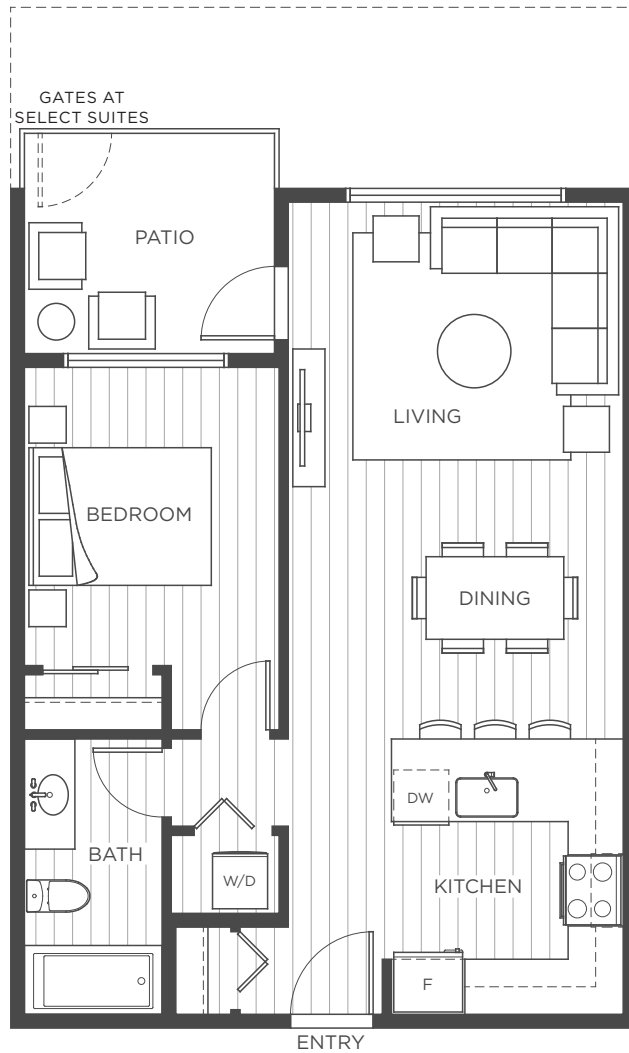

## A1 1 Bedroom, 1 Bathroom

Indoor: 630 Sq Ft

Exterior: 70 - 200 Sq Ft

Total: 700 - 830 Sq Ft

Patio gates: 116, 117

Mirrored: 118

LEVEL 1

LEVELS 2 - 3

LEVEL 4