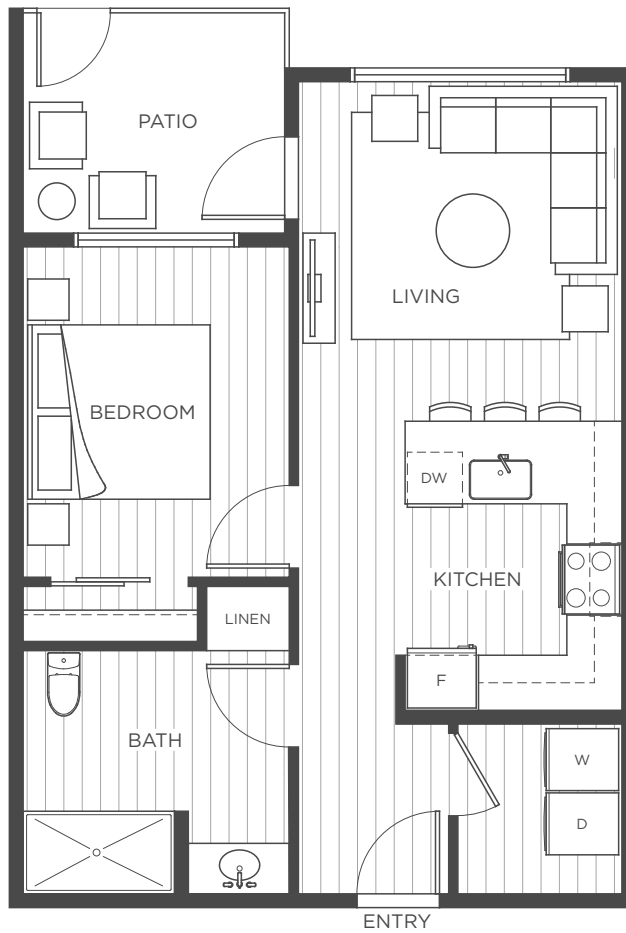

A3 1 Bedroom, 1 Bathroom

Indoor: 626 Sq Ft

Exterior: 75 Sq Ft

Total: 701 Sq Ft

LEVEL 1

LEVELS 2 - 3

LEVEL 4