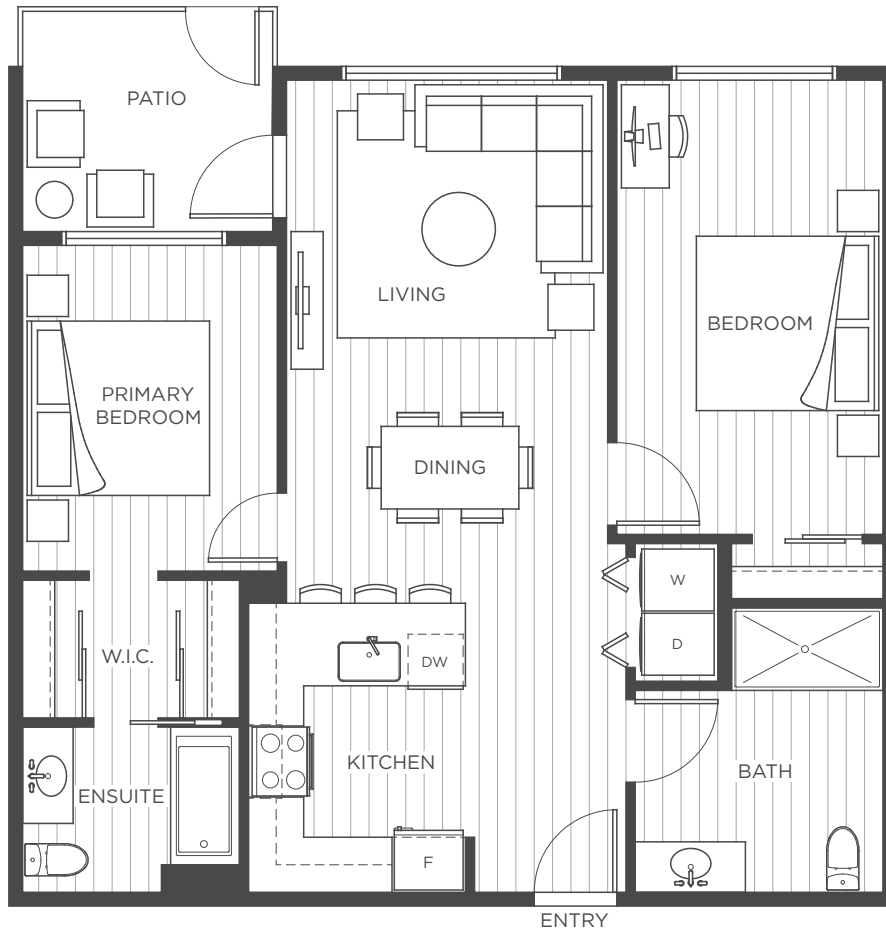

C 2 Bedroom, 2 Bathroom

Indoor: 920 Sq Ft

Exterior: 75 Sq Ft

Total: 995 Sq Ft

LEVEL 1

LEVELS 2 - 3

LEVEL 4