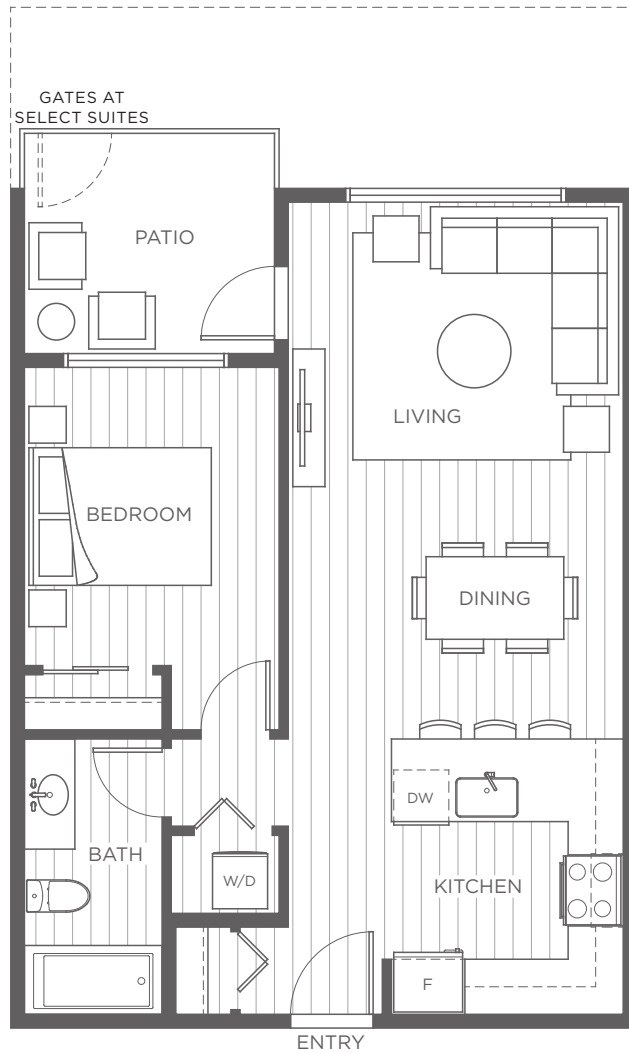

A1 1 Bedroom, 1 Bathroom

Indoor: 630 Sq Ft

Exterior: 70 - 200 Sq Ft

Total: 700 - 830 Sq Ft

Patio gates: 116, 117

Mirrored: 118

LEVEL 1

LEVELS 2 - 3

LEVEL 4

A3 1 Bedroom, 1 Bathroom

Indoor: 626 Sq Ft

Exterior: 75 Sq Ft

Total: 701 Sq Ft

LEVEL 1

LEVELS 2 - 3

LEVEL 4

B 1 Bedroom + Den, 1 Bathroom

Indoor: 630 Sq Ft

Exterior: 70 - 200 Sq Ft

Total: 700 - 830 Sq Ft

Mirrored: 108, 208, 214, 216,
217, 222, 223, 308,
314, 316, 317, 322,
323, 408, 414, 416,
417, 422, 423

LEVEL 1

LEVELS 2 - 3

LEVEL 4

Level Plans

LEVEL 4

LEVEL 2 - 3

LEVEL 1