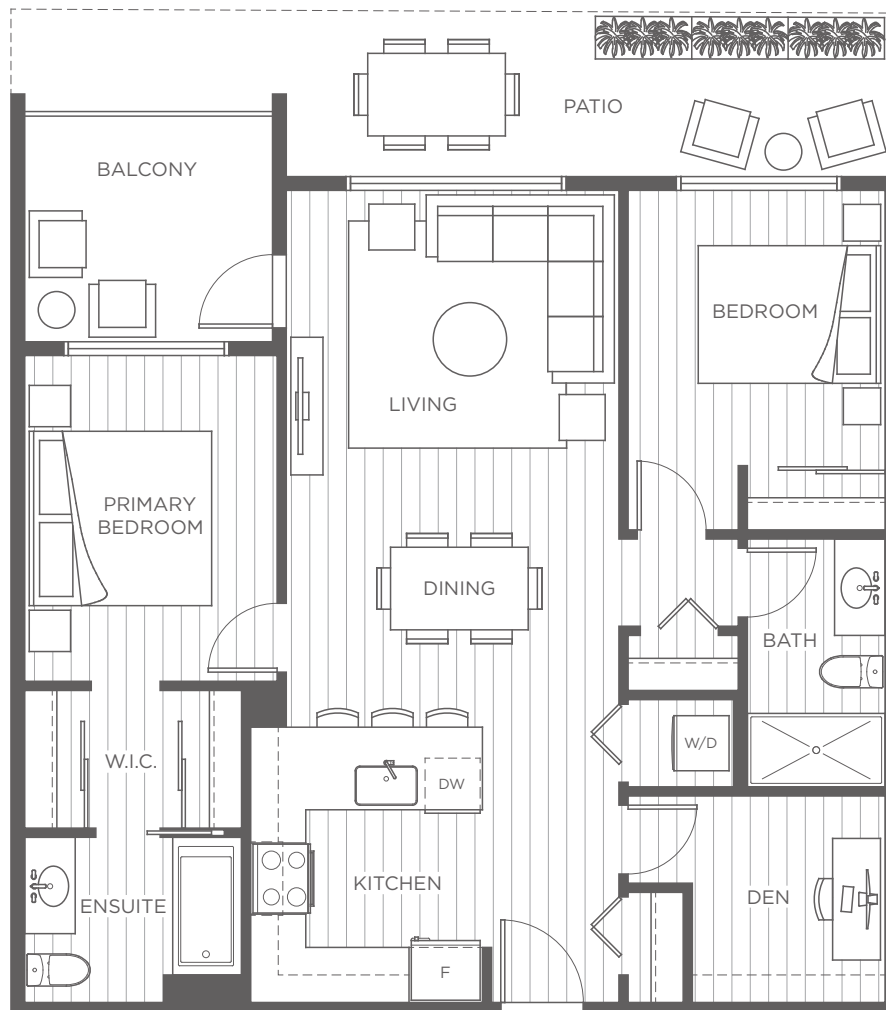

LEVEL 4

D1 2 Bedroom + Den, 2 Bathroom

Indoor: 910 - 920 Sq Ft

Exterior: 75 - 260 Sq Ft

Total: 985 - 1,180 Sq Ft

Patio gates: 112

Mirrored: 101, 102, 105, 111,
112, 125, 201, 202,
205, 211, 212, 301,
302, 305, 311, 312,
401, 402, 405,
411, 412

LEVEL 1

LEVELS 2 - 3

LEVEL 4

D2 2 Bedroom + Den, 2 Bathroom

Indoor: 963 Sq Ft

Exterior: 95 - 605 Sq Ft

Total: 1,058 - 1,568 Sq Ft

Mirrored: 106, 206, 306

LEVEL 1

LEVELS 2 - 3

LEVEL 4

D3 2 Bedroom + Den, 2 Bathroom

Indoor: 944 Sq Ft

Exterior: 105 - 255 Sq Ft

Total: 1,049 - 1,199 Sq Ft

Mirrored: 107, 207, 307

LEVELS 2 - 3

LEVEL 4

Level Plans

LEVEL 4

LEVEL 2 - 3

LEVEL 1