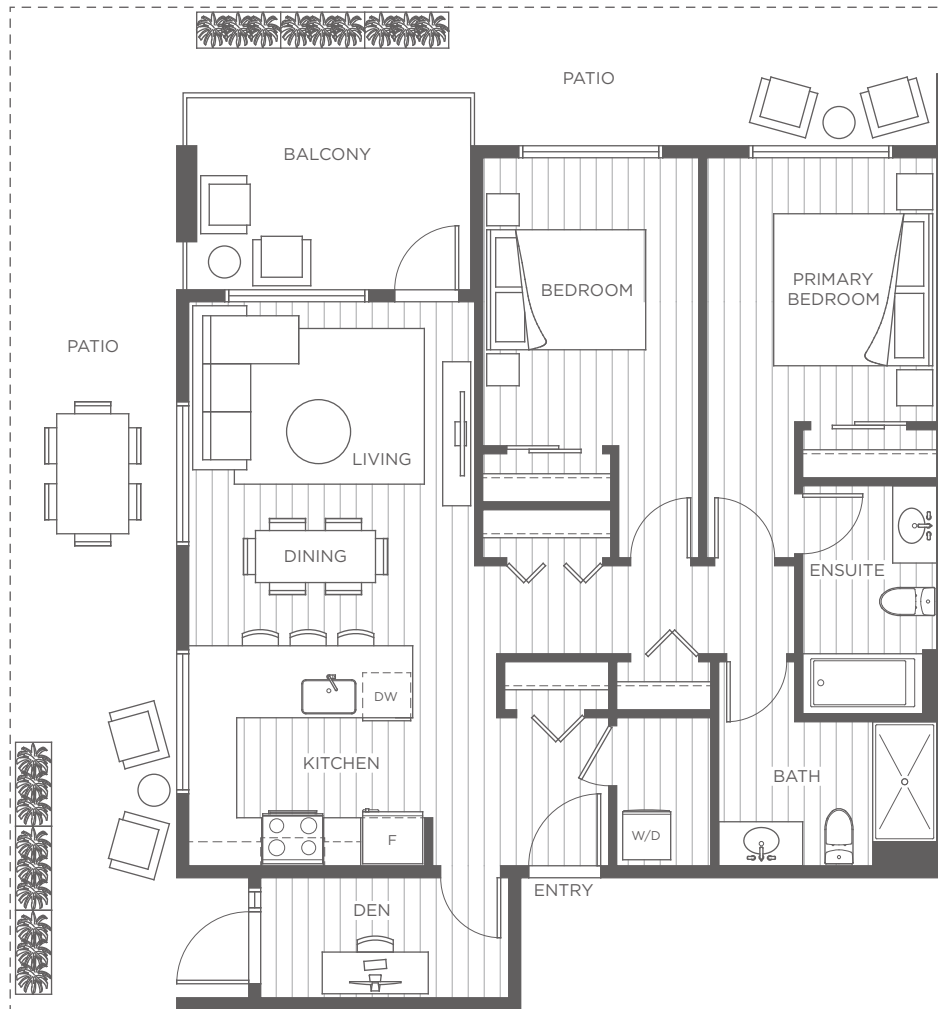

A1 1 Bedroom, 1 Bathroom

Indoor: 630 Sq Ft

Exterior: 70 - 200 Sq Ft

Total: 700 - 830 Sq Ft

Patio gates: 116, 117

Mirrored: 118

LEVEL 1

LEVELS 2 - 3

LEVEL 4

D1 2 Bedroom + Den, 2 Bathroom

Indoor: 910 - 920 Sq Ft

Exterior: 75 - 260 Sq Ft

Total: 985 - 1,180 Sq Ft

Patio gates: 112

Mirrored: 101, 102, 105, 111,
112, 125, 201, 202,
205, 211, 212, 301,
302, 305, 311, 312,
401, 402, 405,
411, 412

LEVEL 1

LEVELS 2 - 3

LEVEL 4

D2 2 Bedroom + Den, 2 Bathroom

Indoor: 963 Sq Ft

Exterior: 95 - 605 Sq Ft

Total: 1,058 - 1,568 Sq Ft

Mirrored: 106, 206, 306

LEVEL 1

LEVELS 2 - 3

LEVEL 4

D3 2 Bedroom + Den, 2 Bathroom

Indoor: 944 Sq Ft

Exterior: 105 - 255 Sq Ft

Total: 1,049 - 1,199 Sq Ft

Mirrored: 107, 207, 307