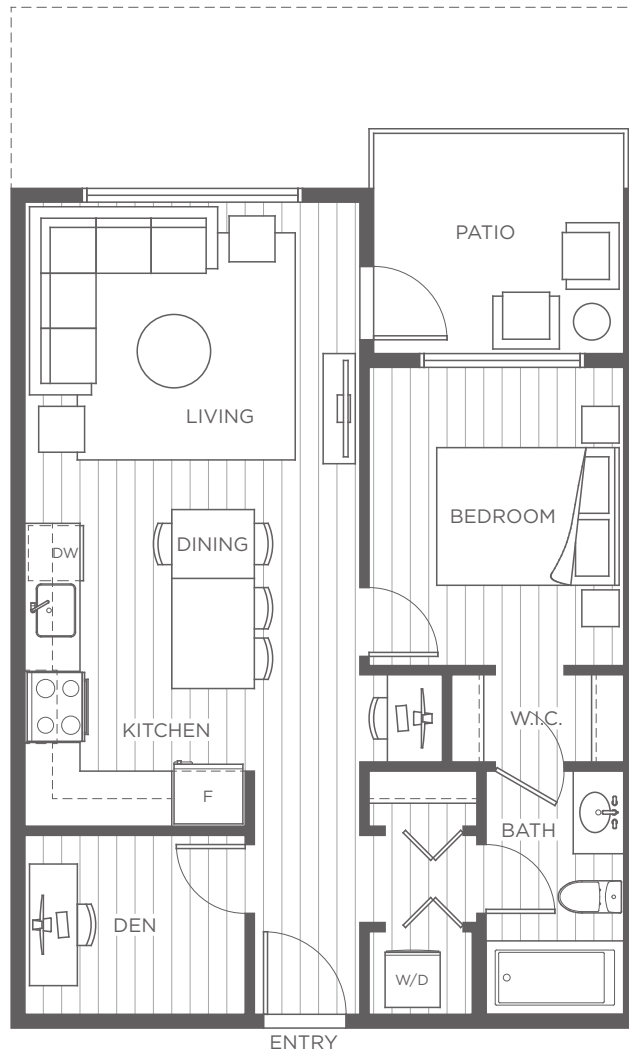

A1 1 Bedroom, 1 Bathroom

Indoor: 630 Sq Ft

Exterior: 70 - 200 Sq Ft

Total: 700 - 830 Sq Ft

Patio gates: 116, 117

Mirrored: 118

LEVEL 1

LEVELS 2 - 3

LEVEL 4

A3 1 Bedroom, 1 Bathroom

Indoor: 626 Sq Ft

Exterior: 75 Sq Ft

Total: 701 Sq Ft

LEVEL 1

LEVELS 2 - 3

LEVEL 4

B 1 Bedroom + Den, 1 Bathroom

Indoor: 630 Sq Ft

Exterior: 70 - 200 Sq Ft

Total: 700 - 830 Sq Ft

Mirrored: 108, 208, 214, 216,
217, 222, 223, 308,
314, 316, 317, 322,
323, 408, 414, 416,
417, 422, 423

LEVEL 1

LEVELS 2 - 3

LEVEL 4

C 2 Bedroom, 2 Bathroom

Indoor: 920 Sq Ft

Exterior: 75 Sq Ft

Total: 995 Sq Ft

LEVEL 1

LEVELS 2 - 3