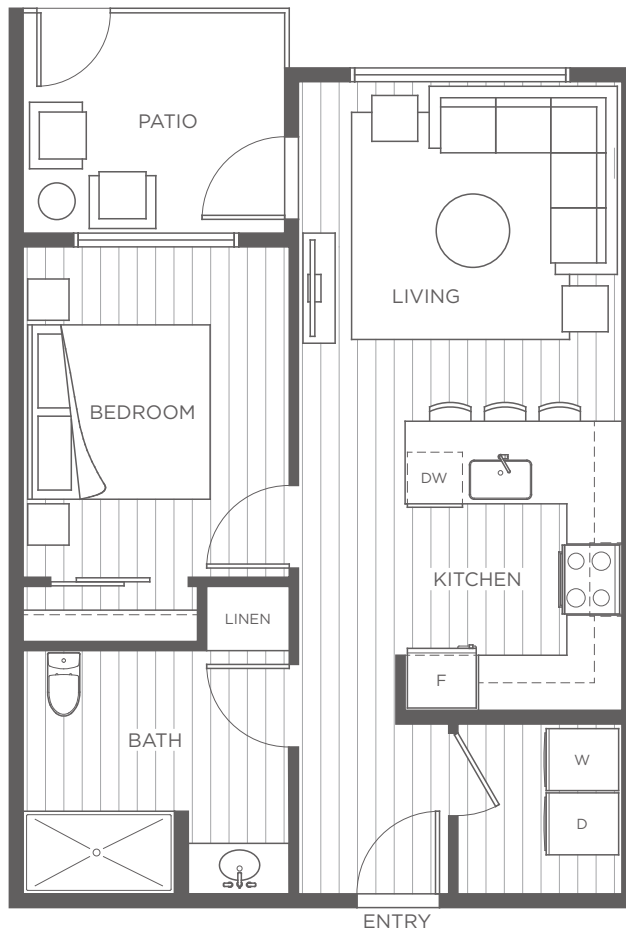

A1 1 Bedroom, 1 Bathroom

Indoor: 630 Sq Ft

Exterior: 70 - 200 Sq Ft

Total: 700 - 830 Sq Ft

Patio gates: 116, 117

Mirrored: 118

LEVEL 1

LEVELS 2 - 3

LEVEL 4

A3 1 Bedroom, 1 Bathroom

Indoor: 626 Sq Ft

Exterior: 75 Sq Ft

Total: 701 Sq Ft

LEVEL 1

LEVELS 2 - 3

LEVEL 4

B 1 Bedroom + Den, 1 Bathroom

Indoor: 630 Sq Ft

Exterior: 70 - 200 Sq Ft

Total: 700 - 830 Sq Ft

Mirrored: 108, 208, 214, 216,
217, 222, 223, 308,
314, 316, 317, 322,
323, 408, 414, 416,
417, 422, 423

LEVEL 1

LEVELS 2 - 3

LEVEL 4

C 2 Bedroom, 2 Bathroom

Indoor: 920 Sq Ft

Exterior: 75 Sq Ft

Total: 995 Sq Ft

LEVEL 1

LEVELS 2 - 3